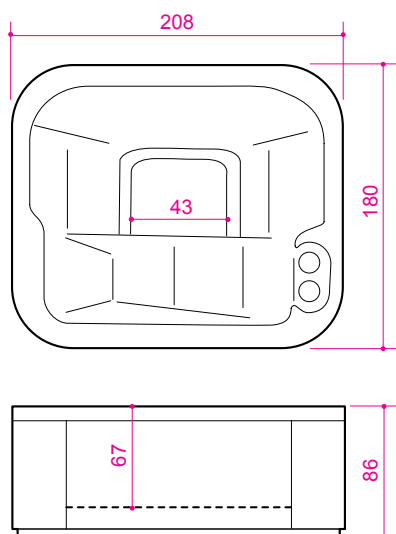

Aqua

In- and outdoor minipool

Dimensions: 208 x 180 x 86 cm

Net weight: 290 kg

Weight with water: 1090 kg

Water capacity: 800 l

Floor load: 310 kg/m²

Seats	2
In lay seats	1
Hydromassage jets	38
Ozone jet	1
Pillows	3